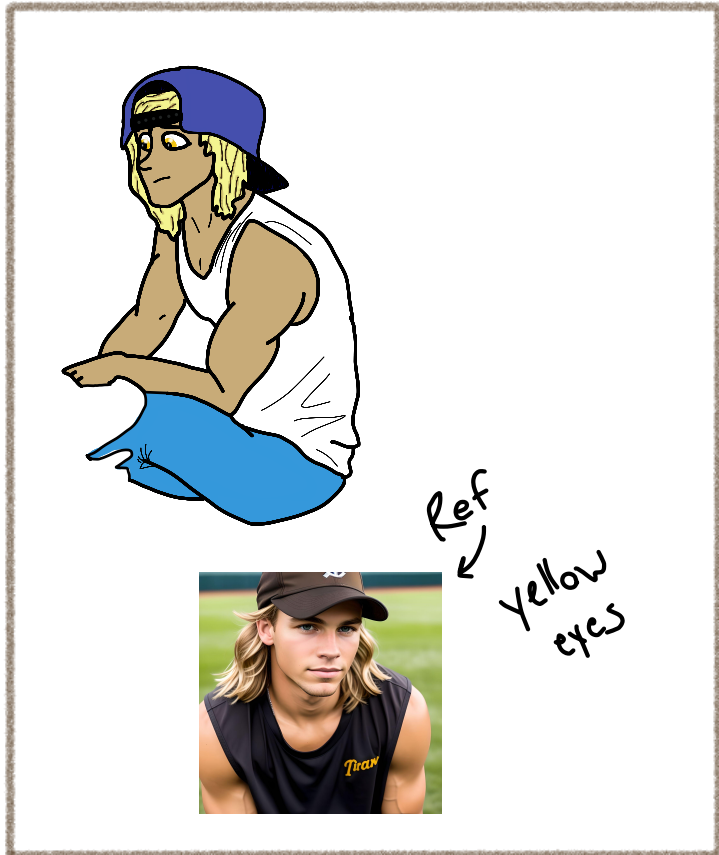

Comms/Requests

R OPEN!

add OC/Ref:

desc:

(appearance, add BG or no BG, specific details I should know)

add: Choose

(shoulder/torso/body, sketch/outline, flat colored/add shade & light/All, type of expression and/or mood, chibi/mature)

Shoulder length blonde hair, and tan skin

He has golden eyes and wears a baseball hat

If possible he has light powers. He can control, take, and generate light

Wears white tank top a lot. Short and very muscular

His name is Mars Earthstone and his parents are dead

LOL

from a book
I made

if u want I can
Tag u in it !!

Ref
Yellow eyes

[Tag me in! @Vivie_x]

Can

humans, furies, backgrounds
(or creative/simple OC designs)